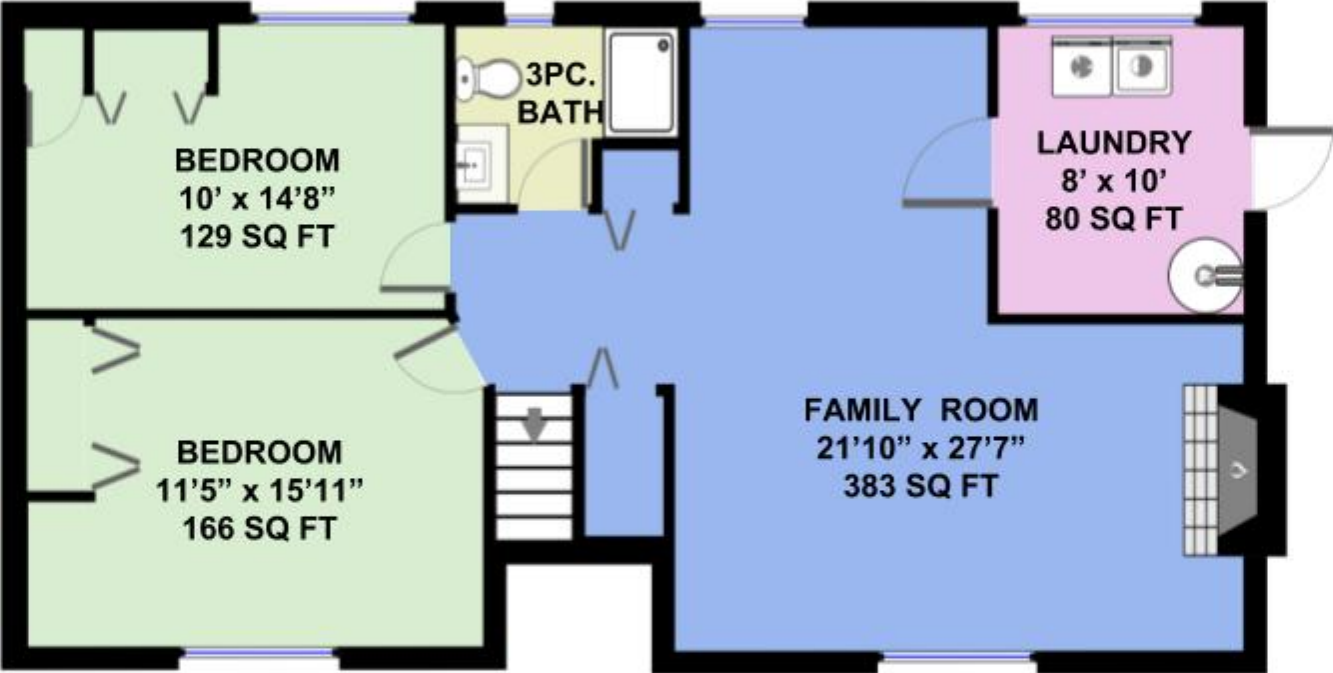

669 Frayne Road
Lower Level
905 SQ FT

NORTH
0 5 10
SCALE DRAWING

Prepared by Coastlines Real Estate Services.
Measurements on this Scale Property Drawing are intended for visual reference only and may not be 100% accurate.